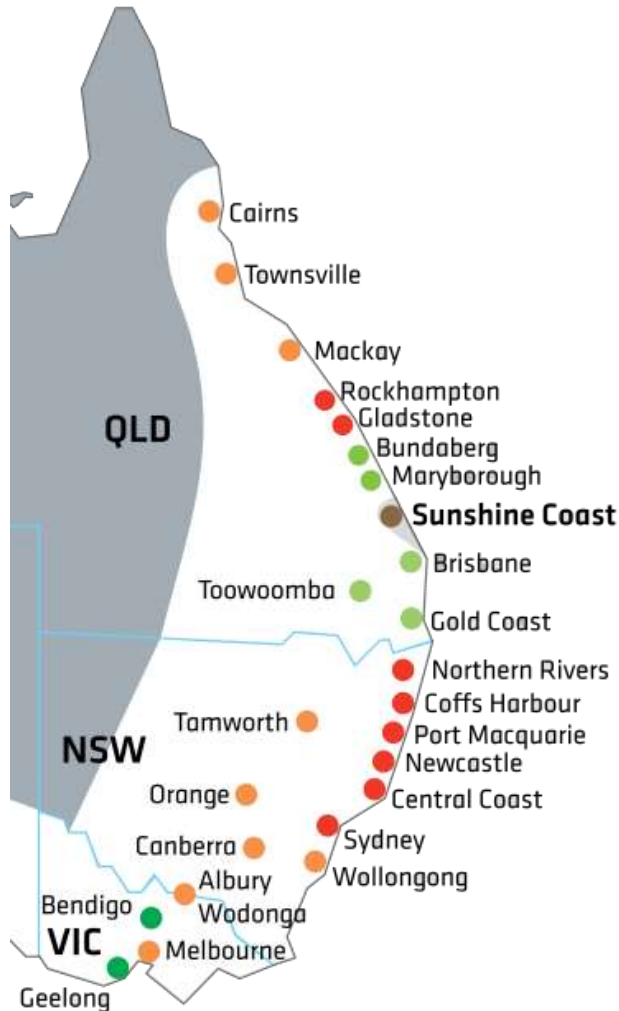

**Large
orders**

Multiple boxes

\$60

Inc eskies

Shipping prices do not apply to some orders eg. Pallet loads, remote locations & express shipping

South
East
Queensland

All our specimens are vacuum packed and frozen so there is no mess and no fuss for you – just defrost them in the bag and you’re ready to go

All our deliveries are packed to survive several days on the road regardless of where they are going

ZONE	DESPATCH	DELIVERY
GYMPIE & COOLOOLA	MONDAY TO FRIDAY	SAME DAY
SUNSHINE COAST & BRISBANE	MONDAY TO THURSDAY	SAME DAY OR OVERNIGHT
GOLD COAST & TOOWOOMBA	MONDAY TO WEDNESDAY	OVERNIGHT
WIDE BAY	MONDAY TO WEDNESDAY	OVERNIGHT

**SHIPPING
INFORMATION
2018**

All our specimens are vacuum packed and frozen so there is no mess and no fuss for you – just defrost them in the bag and you’re ready to go

All our deliveries are packed to survive several days on the road regardless of where they are going

Map provides a general guide to delivery areas only

Please get in touch if your delivery address lies outside the white area on the map

ZONE	DESPATCH	DELIVERY
RED	MONDAY TO WEDNESDAY	1-3 DAYS (USUALLY OVERNIGHT)
ORANGE & WESTERN QLD	MONDAY AND TUESDAY	2-3 DAYS
GREEN & WESTERN NSW	MONDAY AND TUESDAY	2-4 DAYS