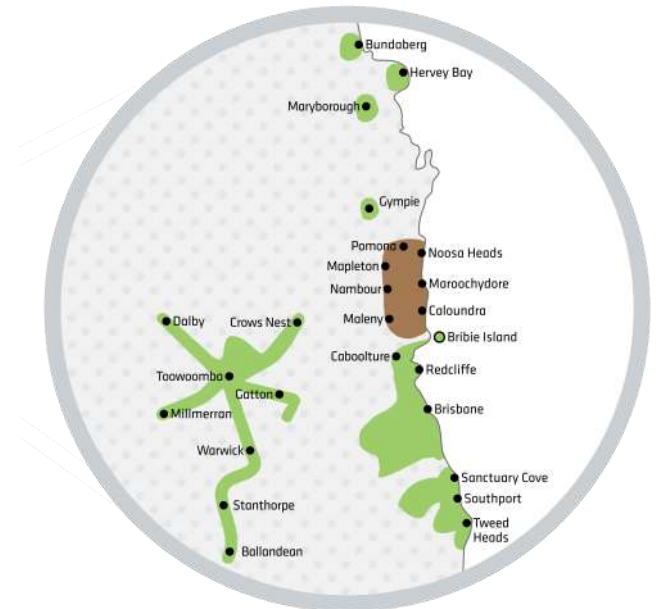

**Large
orders**

Multiple boxes

\$60

Inc eskies

Shipping prices do not apply to some orders eg. Pallet loads, remote locations & express shipping

South
East
Queensland

All our specimens are vacuum packed and frozen so there is no mess and no fuss for you – just defrost them in the bag and you’re ready to go

All our deliveries are packed to survive several days on the road regardless of where they are going

ZONE	DESPATCH	DELIVERY
GYMPIE & COOLOOLA	MONDAY TO FRIDAY	SAME DAY
SUNSHINE COAST & BRISBANE	MONDAY TO THURSDAY	SAME DAY OR OVERNIGHT
GOLD COAST & TOOWOOMBA	MONDAY TO WEDNESDAY	OVERNIGHT
WIDE BAY	MONDAY TO WEDNESDAY	OVERNIGHT

Map provides a general guide to delivery areas only

Please get in touch if your delivery address lies outside the white area on the map

ZONE	DESPATCH	DELIVERY
RED	MONDAY TO WEDNESDAY	1-3 DAYS (USUALLY OVERNIGHT)
ORANGE & WESTERN QLD	MONDAY AND TUESDAY	2-3 DAYS
GREEN & WESTERN NSW	MONDAY AND TUESDAY	2-4 DAYS